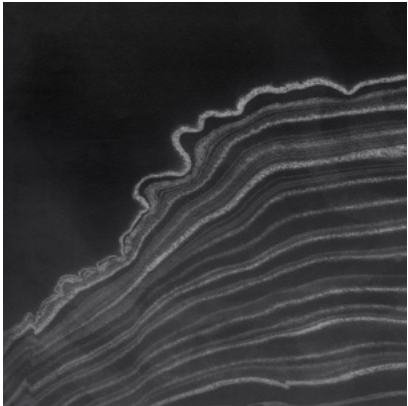

Calico

SUMI

Tear Sheet

Sumi is an illusion of water's invisible movements.

CURRENT

FLOW

PEBBLE

SALT

STONE

SWELL

TEMPEST

Sumi Pebble

Suitable for residential and commercial projects

COLOR
Pebble

STOCK
Made to order

REPEAT
Non-repeating

CONTACT
sales@calicowallpaper.com
+1 718 243 1705
57 Lispenard Street
New York, NY 10013 USA

ITEM
2703

MINIMUM
1 panel

LEAD TIME
4 weeks to print

CONTENT
Type II PVC-Free

MAINTENANCE
Water-based cleanser

ORIGIN
USA

DISCLAIMER
Panel maps represent mural artwork only. Reference the physical sample for color and texture.

PANEL WIDTH
51" / 1295 mm trimmed

FLAMMABILITY
ASTM E84 Adhered Class A

DETAILS
Custom options available