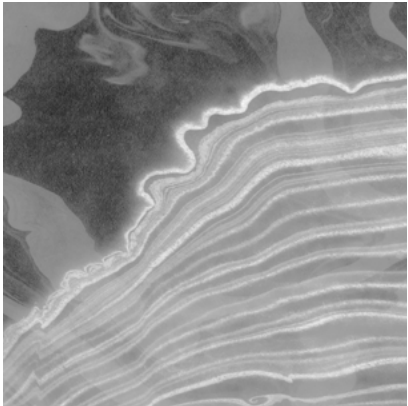

Calico

SUMI

Tear Sheet

Sumi is an illusion of water's invisible movements.

CURRENT

FLOW

PEBBLE

SALT

STONE

SWELL

TEMPEST

Sumi Pebble

Suitable for residential and commercial projects

COLOR
Pebble

STOCK
Made to order

REPEAT
Non-repeating

CONTACT
sales@calicowallpaper.com
+1 718 243 1705
57 Lispenard Street
New York, NY 10013 USA

ITEM
2703

MINIMUM
1 panel

LEAD TIME
4 weeks to print

CONTENT
Type II PVC-Free

MAINTENANCE
Water-based cleanser

ORIGIN
USA

DISCLAIMER
Panel maps represent mural artwork only. Reference the physical sample for color and texture.

PANEL WIDTH
51" / 1295 mm trimmed

FLAMMABILITY
ASTM E84 Adhered Class A

DETAILS
Custom options available