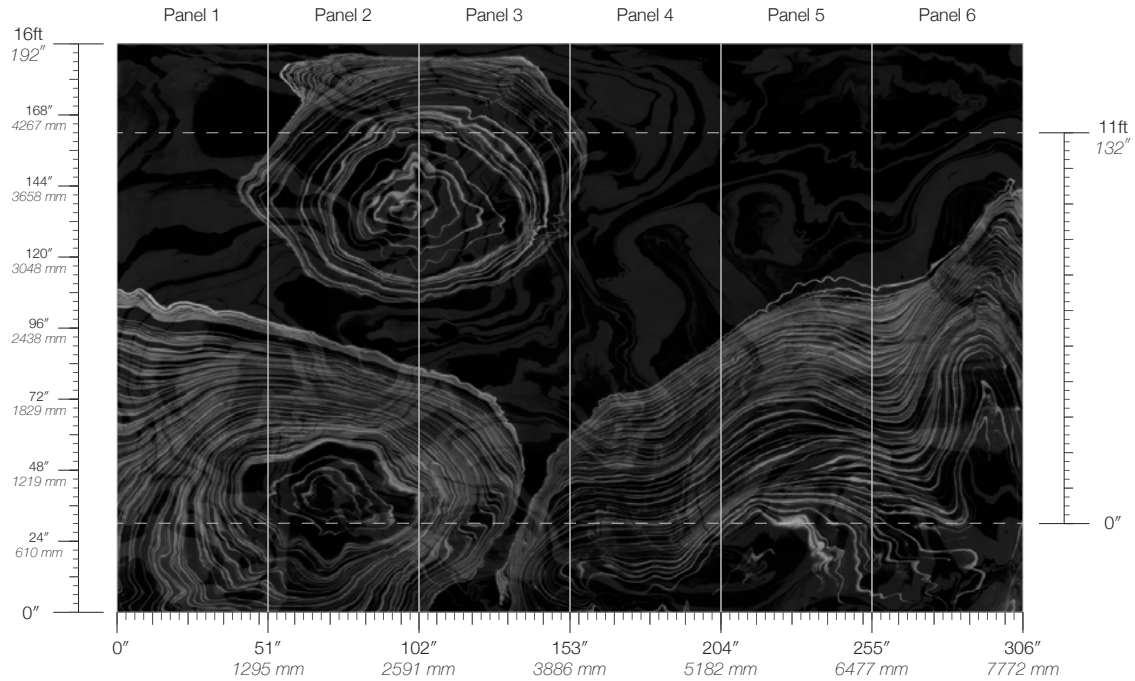

Sumi Pebble

Suitable for residential and commercial projects

COLOR
Pebble

STOCK
Made to order

REPEAT
Non-repeating

CONTACT
sales@calicowallpaper.com
+1 718 243 1705
57 Lispenard Street
New York, NY 10013 USA

ITEM
2703

MINIMUM
1 panel

LEAD TIME
4 weeks to print

CONTENT
Type II PVC-Free

MAINTENANCE
Water-based cleanser

ORIGIN
USA

DISCLAIMER
Panel maps represent mural artwork only. Reference the physical sample for color and texture.

PANEL WIDTH
51" / 1295 mm trimmed

FLAMMABILITY
ASTM E84 Adhered Class A

DETAILS
Custom options available

PANEL HEIGHT
132" / 3353 mm standard
192" / 4877 mm extended

ENVIRONMENTAL
Recycled Content, Phthalate Free
Low VOC, HPD Available

PRICE
Available upon request